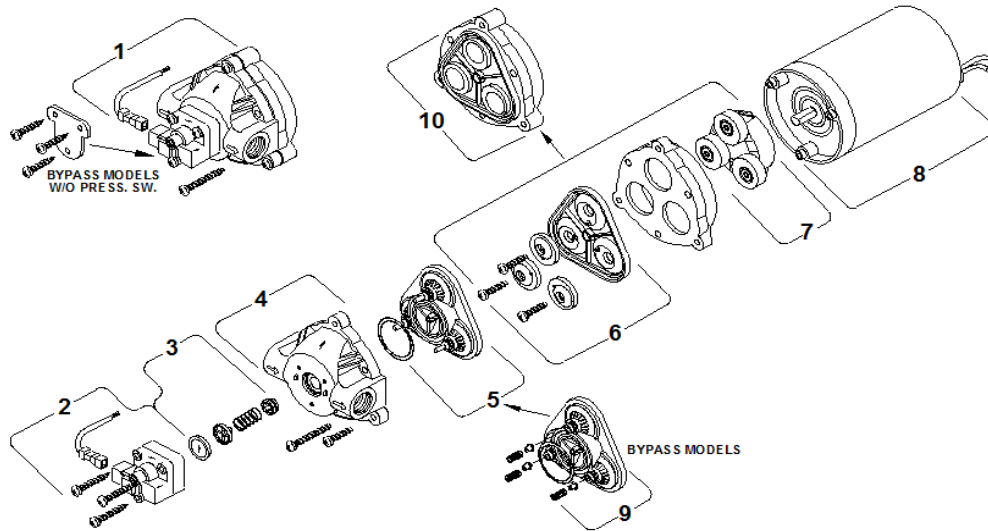

8000 Replacement Kits

Model Number	Complete Pumphead Assembly	Switch Assembly	Check Valve Assembly	Upper Housing	Bypass / Non-Bypass Valve Assembly	Diaphragm Assembly	Drive Assembly	Motors
8007-593-836	N/A	94-375-06	94-374-08	94-379-00	94-390-05	N/A	94-385-32	11-184-01

** Comes with LCR RFI filter for full suppression
+- Partially suppressed motors