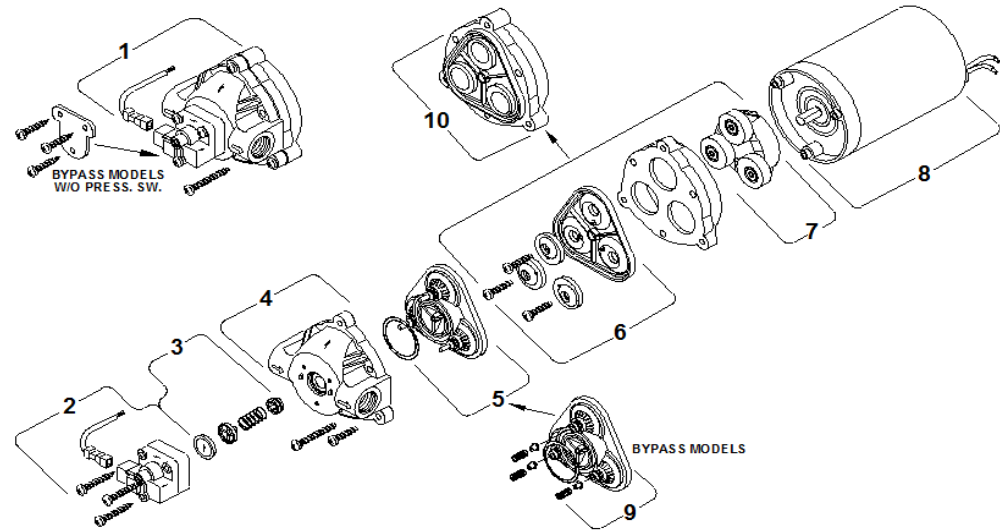

8000 Replacement Kits

	1	2	3	4	5	6	7	8
	Complete Pumphead Assembly	Switch Assembly	Check Valve Assembly	Upper Housing	Bypass / Non-Bypass Valve Assembly	Diaphragm Assembly	Drive Assembly	Motors
Model Number	94-380-05	94-375-05	94-374-10	94-379-00	94-390-05	94-395-05	94-385-04	11-111-00