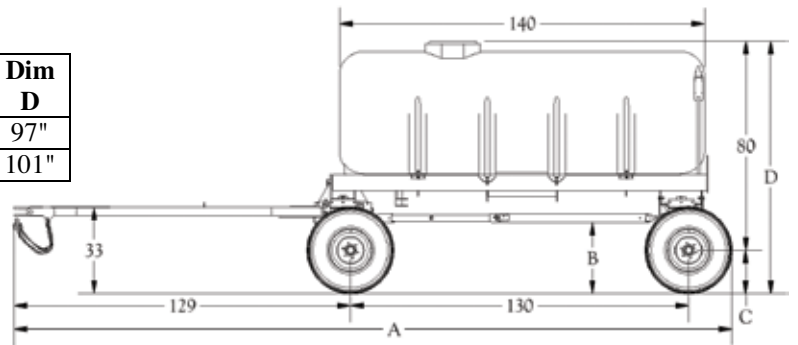

Dothan, AL
800.227.4098

Fargo, ND
800.373.4084

Hopkinsville, KY
800.637.7172

Mankato, MN
800.722.9376

Newton, KS
800.394.7662

Pasco, WA
800.634.2026

Tempe, AZ
877.974.7166

	1000 Gal Trailer	1600 Gal Trailer	2000 Gal Trailer			
<u>Tank Colors</u> White with Black Trailer or Yellow with Green Trailer	1010 Gal Fully Drainable Leg Tank	1610 Gal Fully Drainable Leg Tank	1610 Gal Fully Drainable Leg Tank & 400 Gal Elliptical Tank			
Tire sizes	12.5 x 15 8 Ply Implement Tire	17.5L x 24 10 Ply	19.5L x 24 10 Ply			
	13.5 x 16.1 6 Ply	12.5 x 60 14 Ply 320/85R38 (metric equivalent)				
Rim Bolt Hole Pattern	6 bolt on 6" Circle	8 bolt on 8" circle				
Spindles	1 3/4" 3,500 lb	3" 6,000 lb				
Weight Rating on Trailer	14,000 lb	24,000 lb				
	Row Spacing	Axle Spacing	Spacer	Row Spacing	Axle Spacing	Spacer
	20" x 6 Rows	140"	10"	36" x 4 Rows	144"	12"
	22" x 6 Rows	132" Trailer offset 11"	6"	40" x 4 Rows	160"	20"
	30" x 4 Rows	120"	None			

1000 GAL DIMENSIONS CHART

Tire Size	Tire Height	Tire Width	Dim A	Dim B	Dim C	Dim D
12.5 x 15 8 Ply	32"	12.4"	275"	27"	16"	97"
3.5 x 16.1 6 Ply	41"	13.5"	279"	31"	20.5"	101"

1600 GAL DIMENSIONS CHART

Tire Size	Tire Height	Tire Width	Dim A	Dim B	Dim C	Dim D
17.5L x 24 8 Ply	49"	17"	281"	27"	24.5"	103"
12.5 x 60 14 Ply 320/85R38(metric)	58.8"	12.6"	285"	31"	30"	107"

2000 GAL DIMENSIONS CHART

Tire Size	Tire Height	Tire Width	Dim A	Dim B	Dim C	Dim D
19.5L x 24 10 Ply	52"	19"	327"	27"	26"	103"