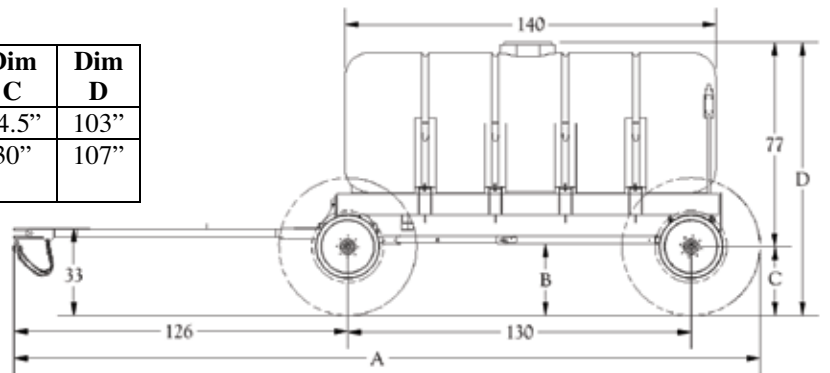

Dothan, AL
800.227.4098

Fargo, ND
800.373.4084

Hopkinsville, KY
800.637.7172

Mankato, MN
800.722.9376

Newton, KS
800.394.7662

Pasco, WA
800.634.2026

Tempe, AZ
877.974.7166

	1000 Gal Trailer	1600 Gal Trailer	2000 Gal Trailer			
<u>Tank Colors</u> White with Black Trailer or Yellow with Green Trailer	1010 Gal Fully Drainable Leg Tank	1610 Gal Fully Drainable Leg Tank	1610 Gal Fully Drainable Leg Tank & 400 Gal Elliptical Tank			
Tire sizes	12.5 x 15 8 Ply Implement Tire	17.5L x 24 10 Ply	19.5L x 24 10 Ply			
	13.5 x 16.1 6 Ply	12.5 x 60 14 Ply 320/85R38 (metric equivalent)				
Rim Bolt Hole Pattern	6 bolt on 6" Circle	8 bolt on 8" circle				
Spindles	1 3/4" 3,500 lb	3" 6,000 lb				
Weight Rating on Trailer	14,000 lb	24,000 lb				
	Row Spacing	Axle Spacing	Spacer	Row Spacing	Axle Spacing	Spacer
	20" x 6 Rows	140"	10"	36" x 4 Rows	144"	12"
	22" x 6 Rows	132" Trailer offset 11"	6"	40" x 4 Rows	160"	20"
	30" x 4 Rows	120"	None			

1000 GAL DIMENSIONS CHART

Tire Size	Tire Height	Tire Width	Dim A	Dim B	Dim C	Dim D
12.5 x 15 8 Ply	32"	12.4"	275"	27"	16"	97"
3.5 x 16.1 6 Ply	41"	13.5"	279"	31"	20.5"	101"

1600 GAL DIMENSIONS CHART

Tire Size	Tire Height	Tire Width	Dim A	Dim B	Dim C	Dim D
17.5L x 24 8 Ply	49"	17"	281"	27"	24.5"	103"
12.5 x 60 14 Ply 320/85R38(metric)	58.8"	12.6"	285"	31"	30"	107"

2000 GAL DIMENSIONS CHART

Tire Size	Tire Height	Tire Width	Dim A	Dim B	Dim C	Dim D
19.5L x 24 10 Ply	52"	19"	327"	27"	26"	103"