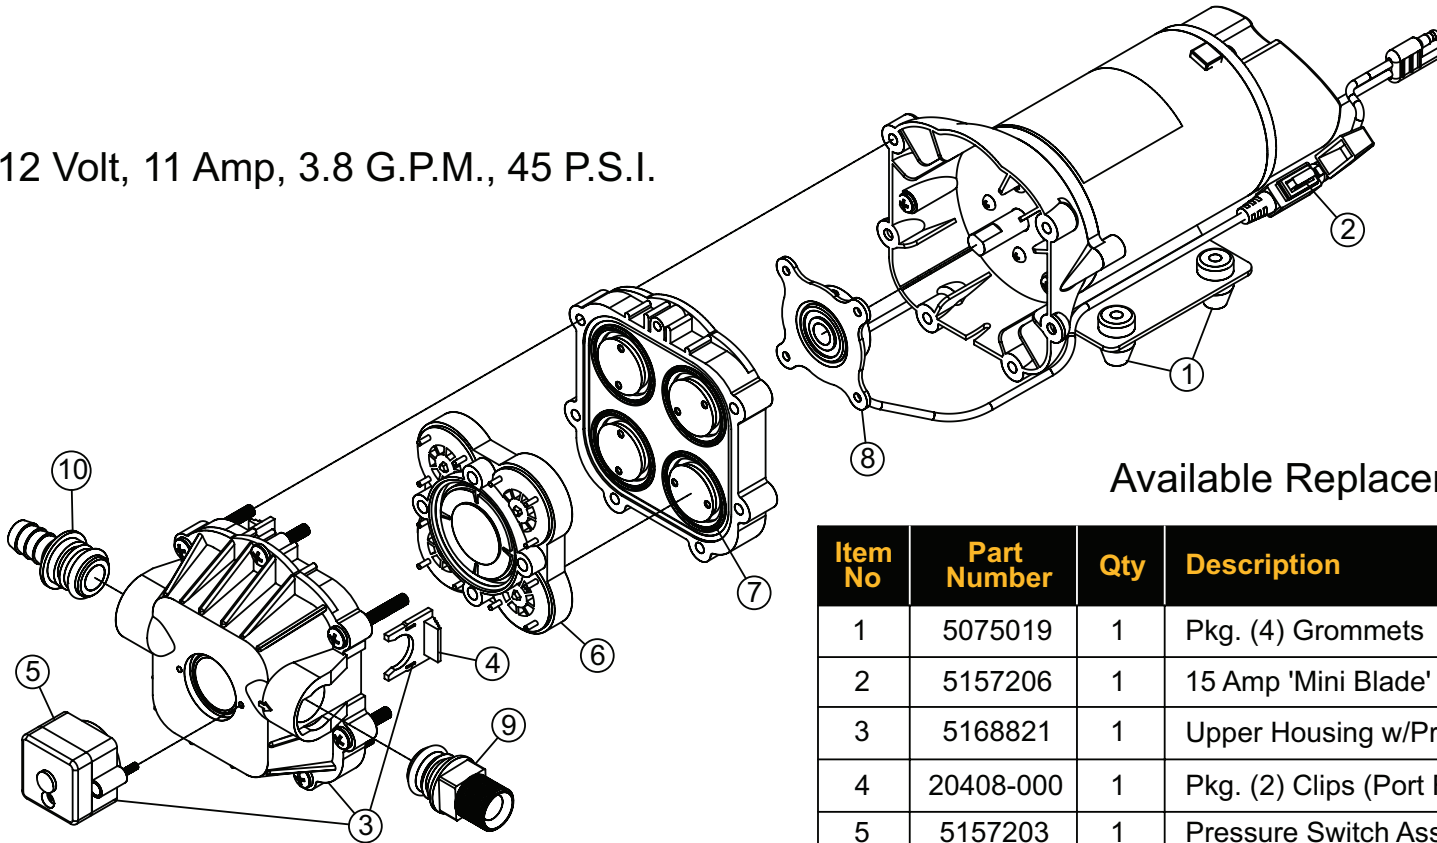

# 3.8 G.P.M. 12 VOLT PUMP - 5277982 -

12 Volt, 11 Amp, 3.8 G.P.M., 45 P.S.I.

## Available Replacement Parts

Item No	Part Number	Qty	Description	Retail Package
1	5075019	1	Pkg. (4) Grommets	-
2	5157206	1	15 Amp 'Mini Blade' Fuse	-
3	5168821	1	Upper Housing w/Pressure Switch	-
4	20408-000	1	Pkg. (2) Clips (Port Fitting)	7771830
5	5157203	1	Pressure Switch Assembly	7771881
6	5168824	1	Check Valve w/O-Ring	7771878
7	5168826	1	Diaphragm Kit w/Pistons & (4) Screws	-
8	5168828	1	Cam/Bearing Kit, w/Set Screw	-
9	5168832	1	Port Kit Fitting, 1/2" MNPT	7771831
10	5168833	1	Port Kit Fitting, 1/2" Hose Barb	