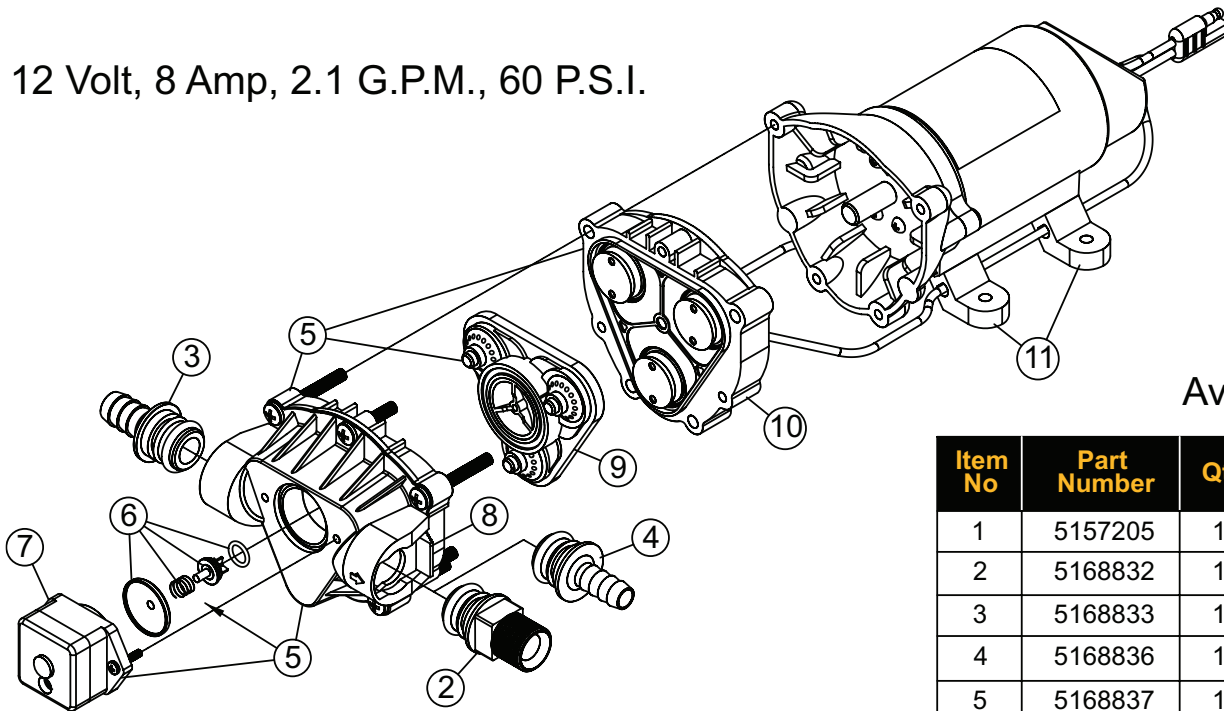

# 2.1 G.P.M. 12 VOLT PUMP - 5277981 -

12 Volt, 8 Amp, 2.1 G.P.M., 60 P.S.I.

## Available Replacement Parts

Item No	Part Number	Qty	Description	Retail Package
1	5157205	1	7.5 Amp 'Mini Blade' Fuse	-
2	5168832	1	Port Kit Fitting, 1/2" MNPT	7771824
3	5168833	1	Port Kit Fitting, 1/2" Hose Barb	
4	5168836	1	Port Kit Fitting, 3/8" Hose Barb	
5	5168837	1	Upper Housing Assembly	-
6	5168839	1	Plunger Kit	-
7	5157202	1	Pressure Switch Assembly	7771880
8	20408-000	1	Pkg. (2) Clips (Port Fitting)	7771830
9	5168820	1	Check Valve Kit (w/O-Ring)	7771833
10	5168838	1	Diaphragm/Piston/Cam/Bearing Kit	-
11	5095202	1	Mounting Feet (Pkg of 4)	7772088