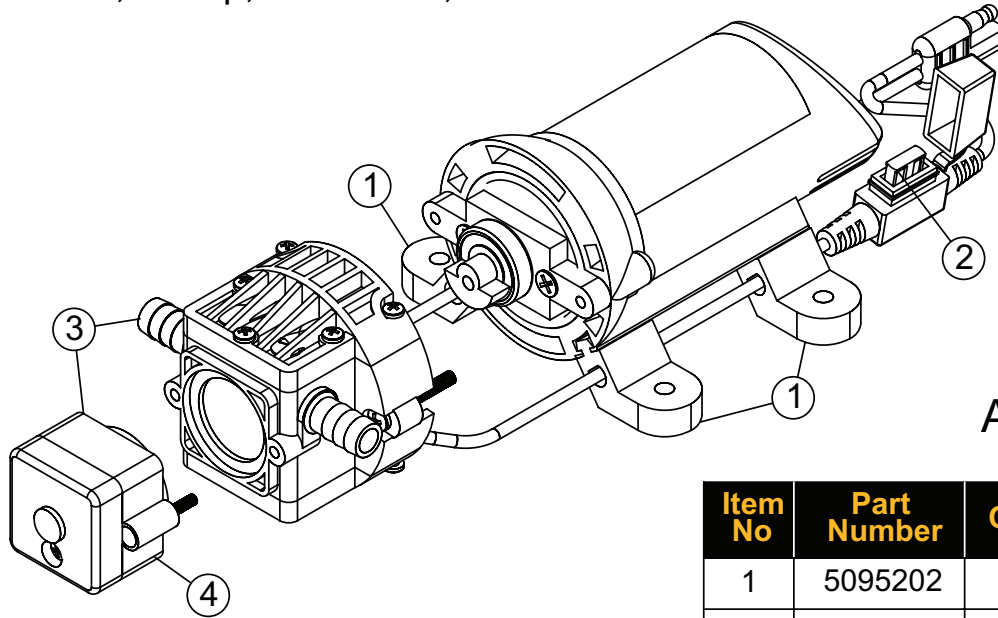

1.0 G.P.M. 12 VOLT PUMP - 5277980 -

12 Volt, 4 Amp, 1.0 G.P.M., 35 P.S.I.

Available Replacement Parts

Item No	Part Number	Qty	Description	Retail Package
1	5095202	1	Mounting Feet (Pkg of 4)	7772088
2	5157204	1	5 Amp 'Mini Blade' Fuse	-
3	5275531	1	Pump Assembly with Pressure Switch	-
4	5157201	1	Pressure Switch w/Diaphragm	7771879