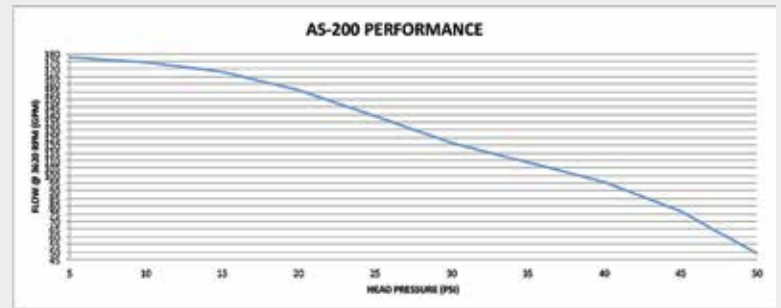

GAS ENGINE PUMP FEATURES

- Cast Iron Housing And Impeller Designed For Rugged Applications
- Wet Seal Reservoir Designed To Allow Seals To Run Consistently In Liquid
- Honda GX160
- High Flow 178 GPM @ 5 PSI
- 2" FNPT Inlet & Outlet
- 1/2" Drain Plug
- 2 Year Unconditional Warranty