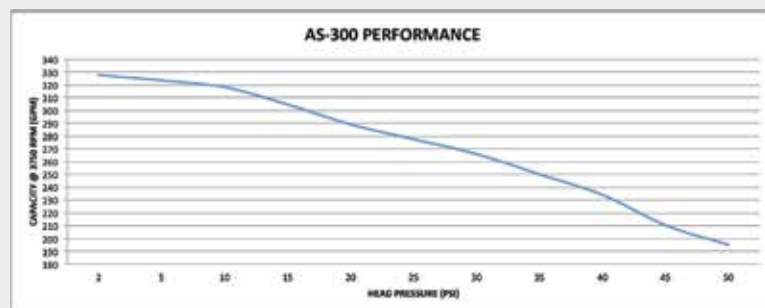

CALL FOR OPTIONS AND PRICING

FM 3071

2" HIGH FLO CAST IRON, WET SEAL TRANSFER PUMP

GAS ENGINE PUMP FEATURES

- Cast Iron Housing And Impeller Designed For Rugged Applications
- Wet Seal Reservoir Designed To Allow Seals To Run Consistently In Liquid
- Honda GX390 With Electric Start
- High Flow 332 GPM @ 0 PSI
- 3" FNPT Inlet & Outlet
- 1/2" Drain Plug
- 2 Year Unconditional Warranty