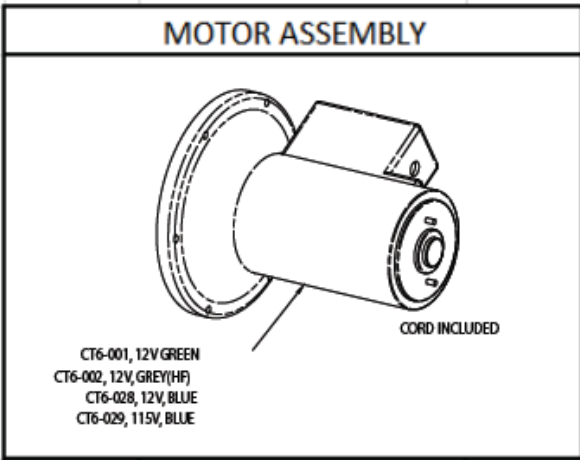

FLOWSERVE CT6 PUMP

ITEM	DESCRIPTION
CT6-001	Motor Assembly (Green 12V)
CT6-002*	Motor Assembly HF
CT6-003*	Housing - Inlet: MM, Outlet: NPT
CT6-004*	Housing - Inlet: MM, Outlet: BSPP
CT6-005	Housing - Inlet: NPT, Outlet: NPT
CT6-006*	Housing - Inlet: BSPP, Outlet: BSPP
CT6-007	Wobble Plate
CT6-008	Bushing
CT6-009*	Bushing HF
CT6-010	Spacer (Aluminum)
CT6-011	Diaphragm
CT6-013	Valve Plate
CT6-014*	Valve Plate HF
CT6-015	Valves (Peroxide EPDM)
CT6-016*	Valves (Viton)

ITEM	DESCRIPTION
CT6-017	Bypass Support
CT6-018	Bearing
CT6-023	Screw (Wobble plate)
CT6-024	Screw (Housing)
CT6-039	Valve, Santoprene
CT6-040	O-ring, Santoprene
CT6-041	Bypass seal, Santoprene
DD6P-46W	Stainless Steel Washer
SS6P-41	Bypass valve
EP-94	Bypass valve spring
SS6P-35EPDM	Bypass valve gasket
SS6P-35*	Bypass valve gasket Viton
S10-08	O-ring
S10-04	O-ring (Viton)

* optional

CT6 DIAPHRAGM PUMP - EXPLODED VIEW

FLowsERVE CT6 PUMP

CT6-001, 12V GREEN
 CT6-002, 12V, GREY(HF)
 CT6-028, 12V, BLUE
 CT6-029, 115V, BLUE

KIT P/N	DESCRIPTION	PARTS
CT6KIT-101	MOTOR ASSEMBLY, 12V CT6 GREEN, INCLUDING SWITCH AND CABLE	CT6-001
CT6KIT-102	MOTOR ASSEMBLY, 12V CT6 HF, GRAY, INCLUDING SWITCH AND CABLE	CT6-002
CT6KIT-103	MOTOR ASSEMBLY, 12V CT6 BLUE, INCLUDING SWITCH AND CABLE	CT6-028
CT6KIT-104	MOTOR ASSEMBLY, 115V CT6 BLUE, INCLUDING SWITCH AND CABLE	CT6-029