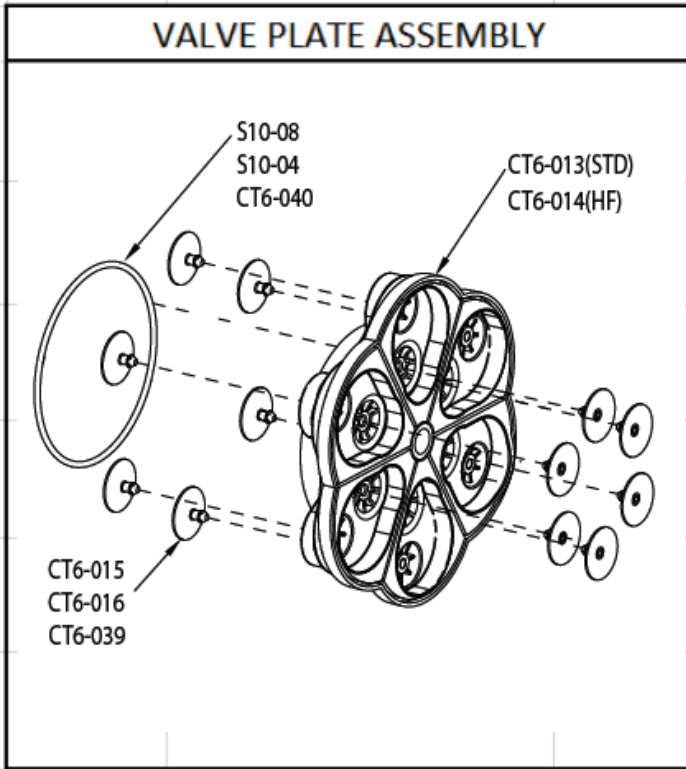

FLOWERVE CT6 PUMP

KIT P/N	DESCRIPTION	PARTS
CT6KIT-301	VALVE PLATE ASSEMBLY, EPDM	CT6-013 CT6-015 S10-08
CT6KIT-302	VALVE PLATE ASSEMBLY, VITON	CT6-013 CT6-016 S10-04
CT6KIT-303	VALVE PLATE ASSEMBLY, SANTOPRENE	CT6-013 CT6-039 CT6-040
CT6KIT-303	VALVE PLATE ASSEMBLY, EPDM, HF	CT6-014 CT6-015 S10-08
CT6KIT-304	VALVE PLATE ASSEMBLY, VITON, HF	CT6-014 CT6-016 S10-04
CT6KIT-302	VALVE PLATE ASSEMBLY, SANTOPRENE	CT6-014 CT6-039 CT6-040