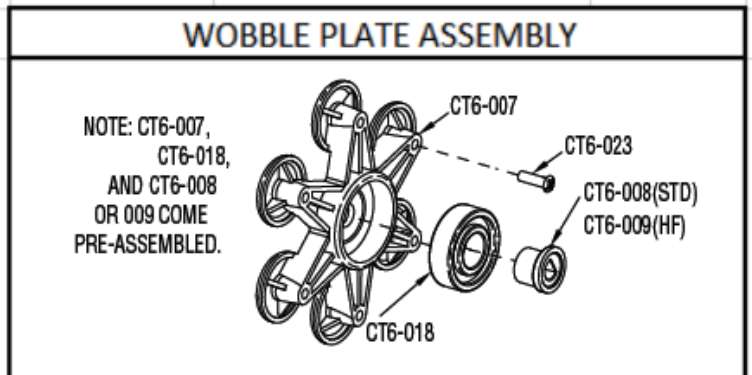

ITEM	DESCRIPTION
CT6-017	Bypass Support
CT6-018	Bearing
CT6-023	Screw (Wobble plate)
CT6-024	Screw (Housing)
CT6-039	Valve, Santoprene
CT6-040	O-ring, Santoprene
CT6-041	Bypass seal, Santoprene
DD6P-46W	Stainless Steel Washer
SS6P-41	Bypass valve
EP-94	Bypass valve spring
SS6P-35EPDM	Bypass valve gasket
SS6P-35*	Bypass valve gasket Viton
S10-08	O-ring
S10-04	O-ring (Viton)

* optional

CT6 DIAPHRAGM PUMP - EXPLODED VIEW

FLowsERVE CT6 PUMP

CT6-001, 12V GREEN
 CT6-002, 12V, GREY(HF)
 CT6-028, 12V, BLUE
 CT6-029, 115V, BLUE

KIT P/N	DESCRIPTION	PARTS
CT6KIT-101	MOTOR ASSEMBLY, 12V CT6 GREEN, INCLUDING SWITCH AND CABLE	CT6-001
CT6KIT-102	MOTOR ASSEMBLY, 12V CT6 HF, GRAY, INCLUDING SWITCH AND CABLE	CT6-002
CT6KIT-103	MOTOR ASSEMBLY, 12V CT6 BLUE, INCLUDING SWITCH AND CABLE	CT6-028
CT6KIT-104	MOTOR ASSEMBLY, 115V CT6 BLUE, INCLUDING SWITCH AND CABLE	CT6-029

NOTE: CT6-007,
 CT6-018,
 AND CT6-008
 OR 009 COME
 PRE-ASSEMBLED.

KIT P/N	DESCRIPTION	PARTS
CT6KIT-601	WOBBLE PLATE ASSEMBLY	CT6-007 CT6-008 CT6-018 CT6-023
CT6KIT-602	WOBBLE PLATE ASSEMBLY, HF	CT6-007 CT6-009 CT6-018 CT6-023