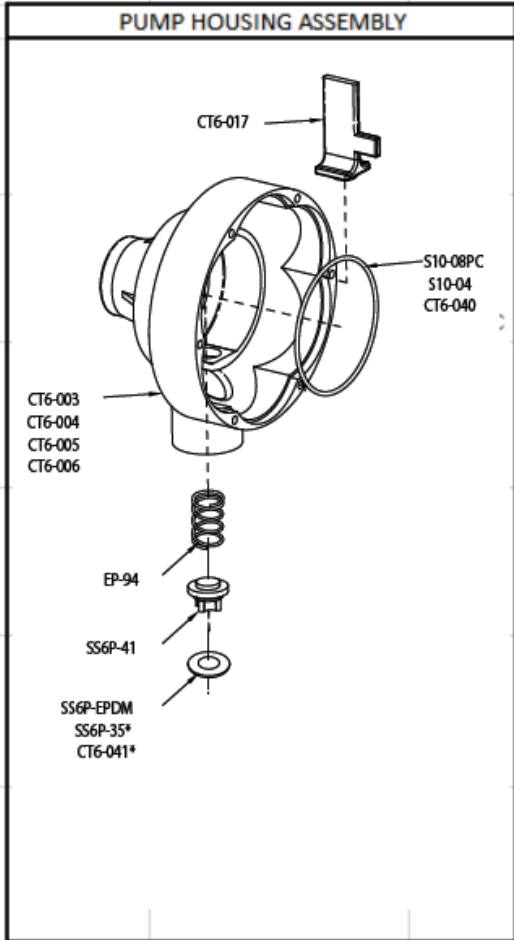

FLOWSERVE CT6 PUMP

ITEM	DESCRIPTION
CT6-001	Motor Assembly (Green 12V)
CT6-002*	Motor Assembly HF
CT6-003*	Housing - Inlet: MM, Outlet: NPT
CT6-004*	Housing - Inlet: MM, Outlet: BSPP
CT6-005	Housing - Inlet: NPT, Outlet: NPT
CT6-006*	Housing - Inlet: BSPP, Outlet: BSPP
CT6-007	Wobble Plate
CT6-008	Bushing
CT6-009*	Bushing HF
CT6-010	Spacer (Aluminum)
CT6-011	Diaphragm
CT6-013	Valve Plate
CT6-014*	Valve Plate HF
CT6-015	Valves (Peroxide EPDM)
CT6-016*	Valves (Viton)

ITEM	DESCRIPTION
CT6-017	Bypass Support
CT6-018	Bearing
CT6-023	Screw (Wobble plate)
CT6-024	Screw (Housing)
CT6-039	Valve, Santoprene
CT6-040	O-ring, Santoprene
CT6-041	Bypass seal, Santoprene
DD6P-46W	Stainless Steel Washer
SS6P-41	Bypass valve
EP-94	Bypass valve spring
SS6P-35EPDM	Bypass valve gasket
SS6P-35*	Bypass valve gasket Viton
S10-08	O-ring
S10-04	O-ring (Viton)

* optional

CT6 DIAPHRAGM PUMP - EXPLODED VIEW

FLowsERVE CT6 PUMP

CT6-001, 12V GREEN
 CT6-002, 12V, GREY(HF)
 CT6-028, 12V, BLUE
 CT6-029, 115V, BLUE

KIT P/N	DESCRIPTION	PARTS
CT6KIT-101	MOTOR ASSEMBLY, 12V CT6 GREEN, INCLUDING SWITCH AND CABLE	CT6-001
CT6KIT-102	MOTOR ASSEMBLY, 12V CT6 HF, GRAY, INCLUDING SWITCH AND CABLE	CT6-002
CT6KIT-103	MOTOR ASSEMBLY, 12V CT6 BLUE, INCLUDING SWITCH AND CABLE	CT6-028
CT6KIT-104	MOTOR ASSEMBLY, 115V CT6 BLUE, INCLUDING SWITCH AND CABLE	CT6-029

NOTE: CT6-007,
 CT6-018,
 AND CT6-008
 OR 009 COME
 PRE-ASSEMBLED.

KIT P/N	DESCRIPTION	PARTS
CT6KIT-601	WOBBLE PLATE ASSEMBLY	CT6-007 CT6-008 CT6-018 CT6-023
CT6KIT-602	WOBBLE PLATE ASSEMBLY, HF	CT6-007 CT6-009 CT6-018 CT6-023