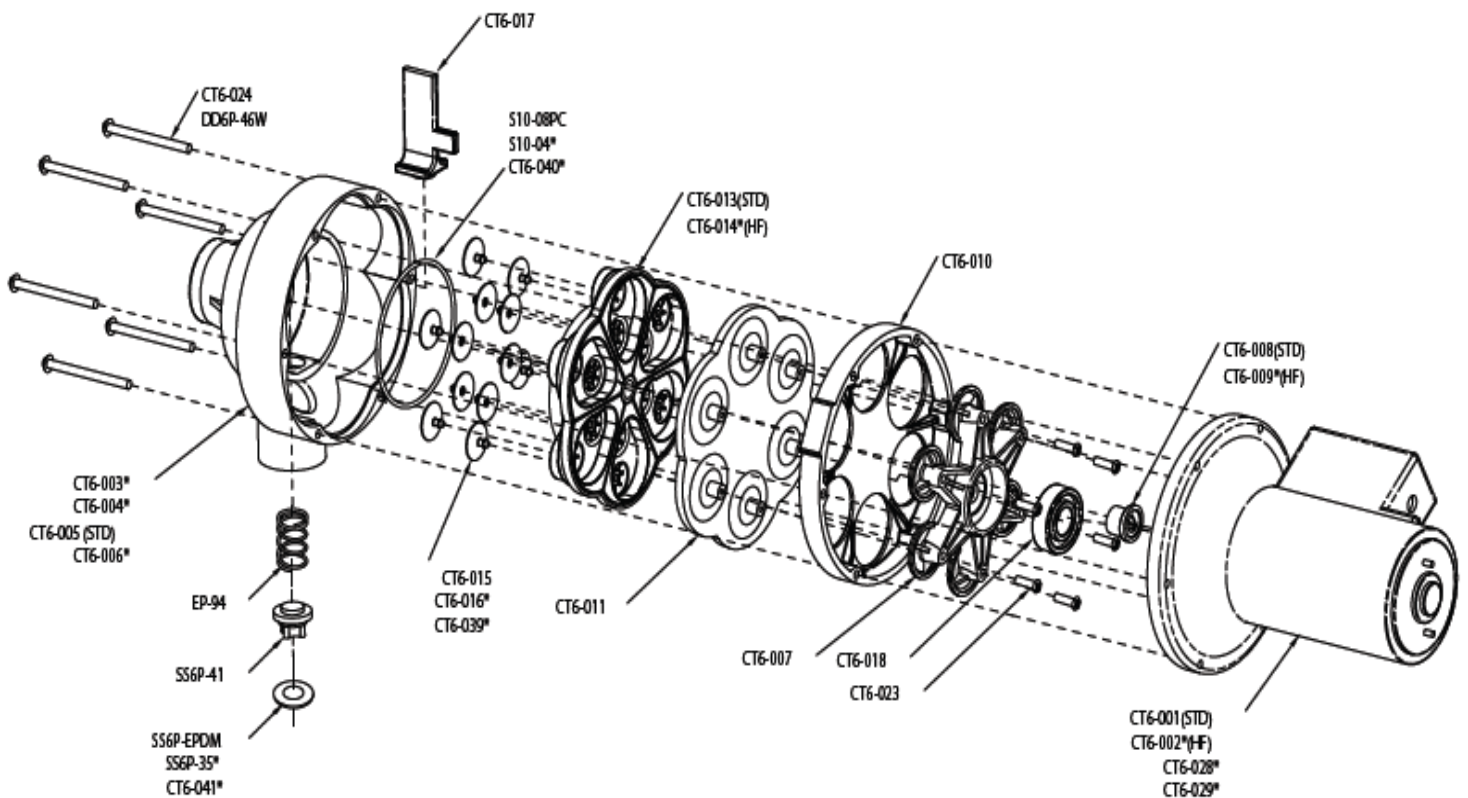

FLOWSERVE CT6 PUMP

ITEM	DESCRIPTION
CT6-001	Motor Assembly (Green 12V)
CT6-002*	Motor Assembly HF
CT6-003*	Housing - Inlet: MM, Outlet: NPT
CT6-004*	Housing - Inlet: MM, Outlet: BSPP
CT6-005	Housing - Inlet: NPT, Outlet: NPT
CT6-006*	Housing - Inlet: BSPP, Outlet: BSPP
CT6-007	Wobble Plate
CT6-008	Bushing
CT6-009*	Bushing HF
CT6-010	Spacer (Aluminum)
CT6-011	Diaphragm
CT6-013	Valve Plate
CT6-014*	Valve Plate HF
CT6-015	Valves (Peroxide EPDM)
CT6-016*	Valves (Viton)

ITEM	DESCRIPTION
CT6-017	Bypass Support
CT6-018	Bearing
CT6-023	Screw (Wobble plate)
CT6-024	Screw (Housing)
CT6-039	Valve, Santoprene
CT6-040	O-ring, Santoprene
CT6-041	Bypass seal, Santoprene
DD6P-46W	Stainless Steel Washer
SS6P-41	Bypass valve
EP-94	Bypass valve spring
SS6P-35EPDM	Bypass valve gasket
SS6P-35*	Bypass valve gasket Viton
S10-08	O-ring
S10-04	O-ring (Viton)

* optional

CT6 DIAPHRAGM PUMP - EXPLODED VIEW

FLowsERVE CT6 PUMP

CT6-001, 12V GREEN
 CT6-002, 12V, GREY(HF)
 CT6-028, 12V, BLUE
 CT6-029, 115V, BLUE

KIT P/N	DESCRIPTION	PARTS
CT6KIT-101	MOTOR ASSEMBLY, 12V CT6 GREEN, INCLUDING SWITCH AND CABLE	CT6-001
CT6KIT-102	MOTOR ASSEMBLY, 12V CT6 HF, GRAY, INCLUDING SWITCH AND CABLE	CT6-002
CT6KIT-103	MOTOR ASSEMBLY, 12V CT6 BLUE, INCLUDING SWITCH AND CABLE	CT6-028
CT6KIT-104	MOTOR ASSEMBLY, 115V CT6 BLUE, INCLUDING SWITCH AND CABLE	CT6-029

NOTE: CT6-007,
 CT6-018,
 AND CT6-008
 OR 009 COME
 PRE-ASSEMBLED.

KIT P/N	DESCRIPTION	PARTS
CT6KIT-601	WOBBLE PLATE ASSEMBLY	CT6-007 CT6-008 CT6-018 CT6-023
CT6KIT-602	WOBBLE PLATE ASSEMBLY, HF	CT6-007 CT6-009 CT6-018 CT6-023