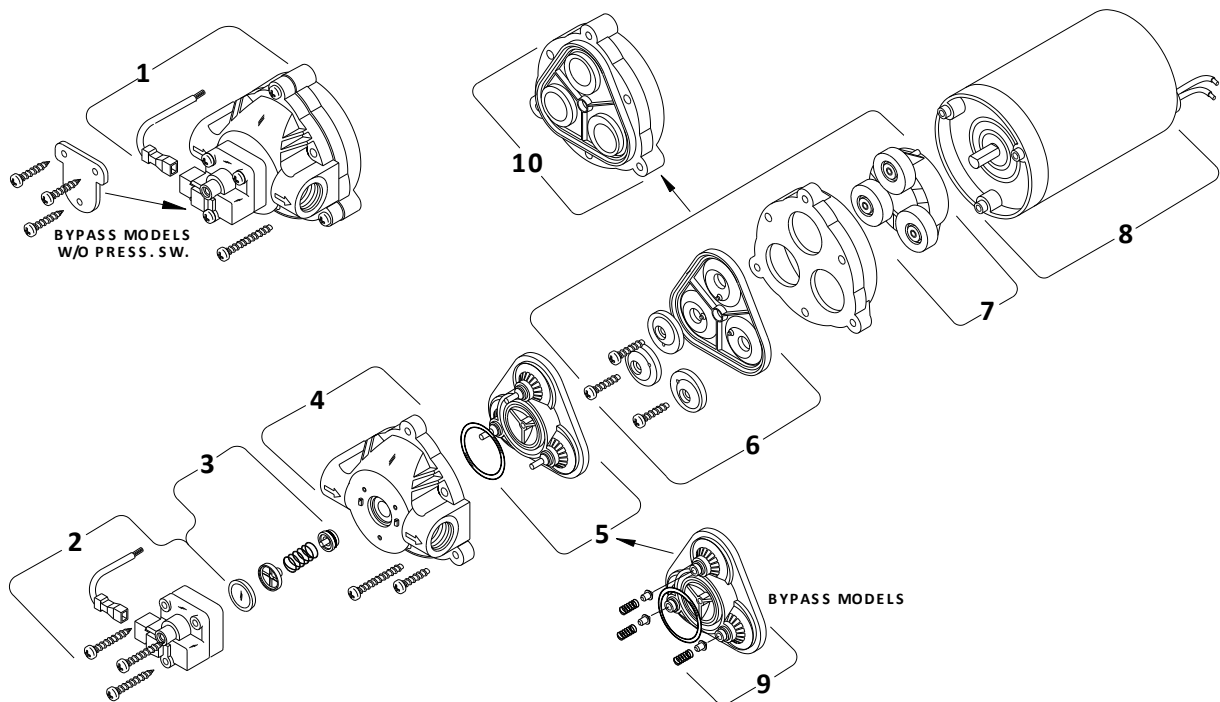

SHURflo

KITS FOR MODEL 8000-543-936

Issued: MR 7-24-00

1) Complete Pump Head	94-380-02
2) Switch Assembly	94-375-06
3) Check Valve Assembly	94-374-05
4) Upper Housing	94-379-00
5) Valve Assembly (Standard)	94-390-05
6) Diaphragm N/A	N/A
7) Drive Assembly	N/A
8) Motor	11-111-04
9) Valve Assembly (by pass)	N/A
10) Solid Diaphragm Drive Assembly	94-385-32