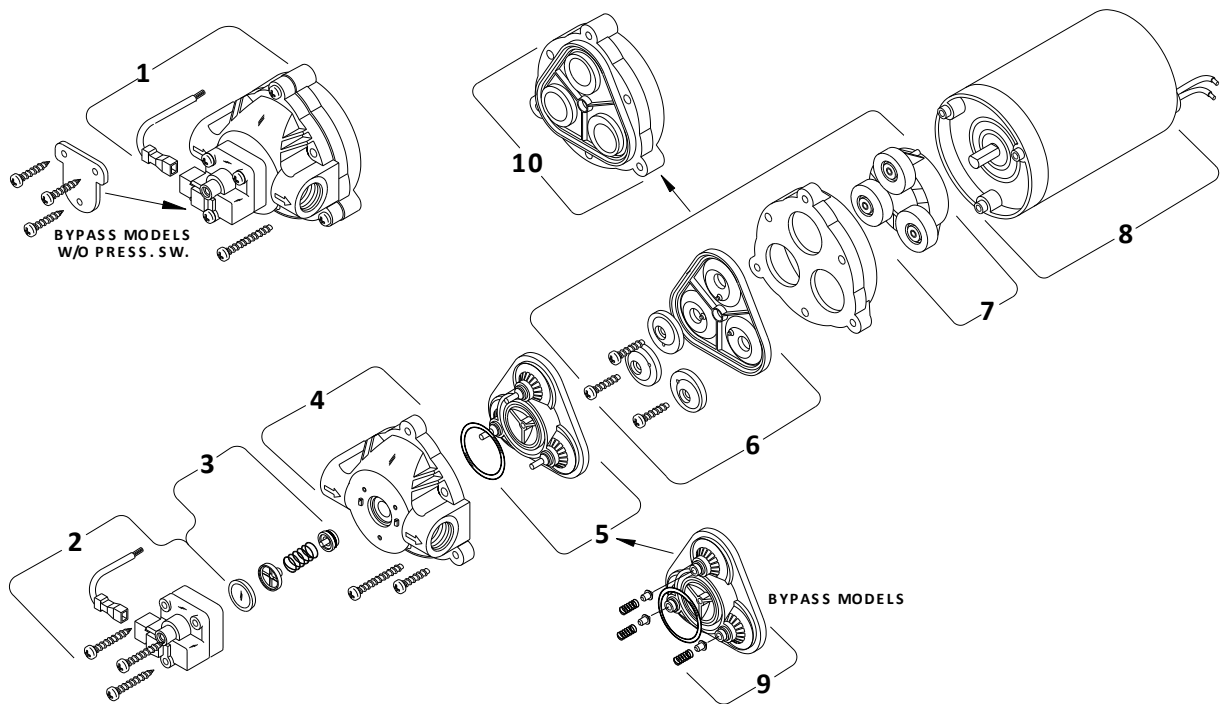

## KITS FOR MODEL 8000-543-210

Issued: DP9-19-02

1) Complete Pump Head	N/A
2) Switch Assembly	N/A
3) Check Valve Assembly	N/A
4) Upper Housing	94-379-00
5) Valve Assembly (Standard)	N/A
6) Diaphragm	SEE # 10
7) Drive Assembly	SEE # 10
8) Motor	11-111-00
9) Valve Assembly(by pass)	94-391-05
10) Solid Diaphragm Drive Assembly	94-385-32