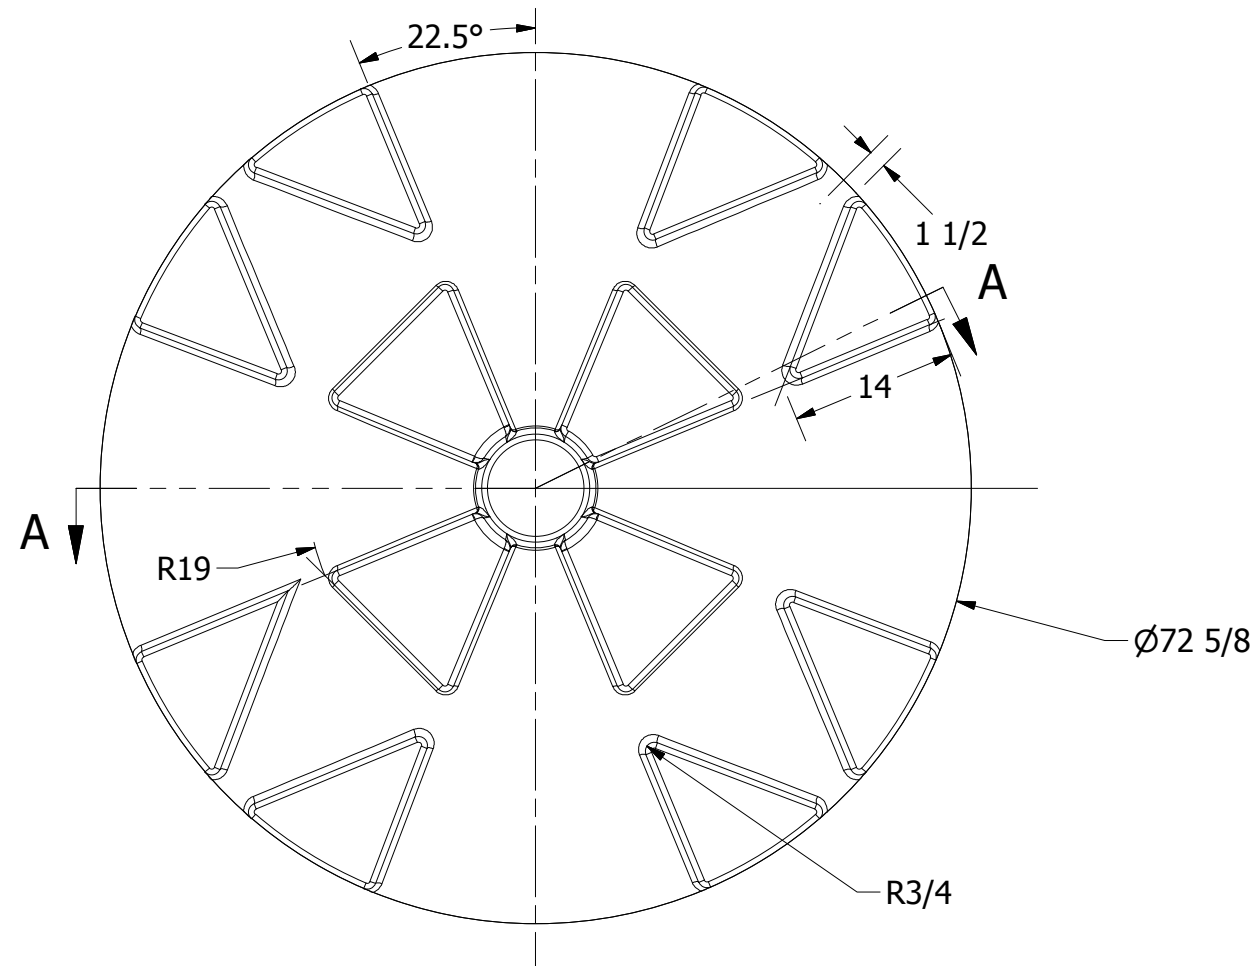

1 1/2 X 1/4 DEEP

SECTION A-A

REVISION HISTORY			
REV	DESCRIPTION	DATE	AUTHOR
A	REDRAWN: DIMENSIONS CORRECTED	6/25/2013	Michael Holden
DRAWN	Jerry Paulson	9/4/1997	 NORWESCO, INC. SAINT BONIFACIUS, MN TITLE STAND, 750 / 1050 CONE BOTTOM TANK
CHECKED			
QA			
MFG			
APPROVED			
	SIZE	DWG NO	REV
	B		A
	SCALE: 1/16		SHEET 1 OF 1