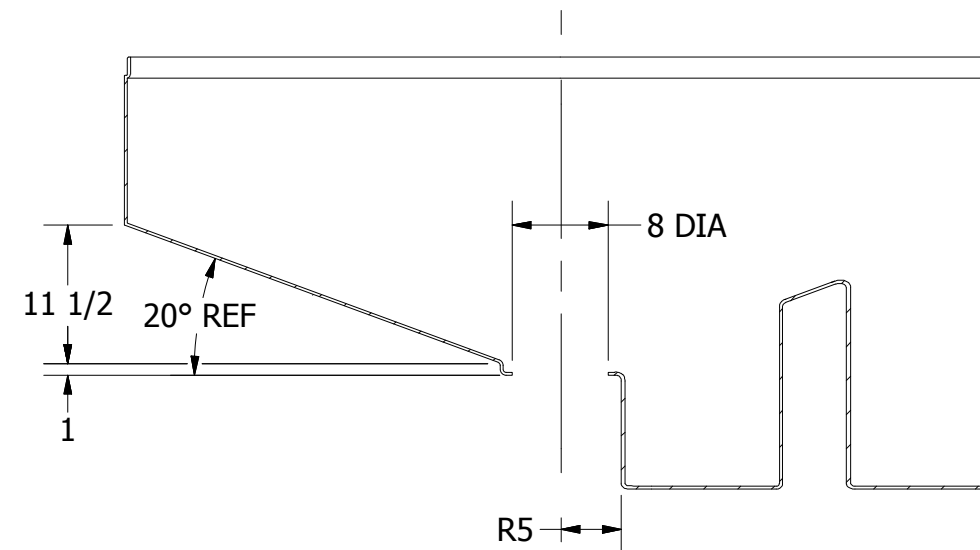

1 1/2 X 1/4 DEEP

SECTION A-A

REVISION HISTORY			
REV	DESCRIPTION	DATE	AUTHOR
A	REDRAWN: DIMENSIONS CORRECTED	6/25/2013	Michael Holden
DRAWN	Jerry Paulson	9/4/1997	 NORWESCO, INC. SAINT BONIFACIUS, MN TITLE STAND, 750 / 1050 CONE BOTTOM TANK
CHECKED			
QA			
MFG			
APPROVED			
	SIZE	DWG NO	REV
	B		A
	SCALE: 1/16		SHEET 1 OF 1