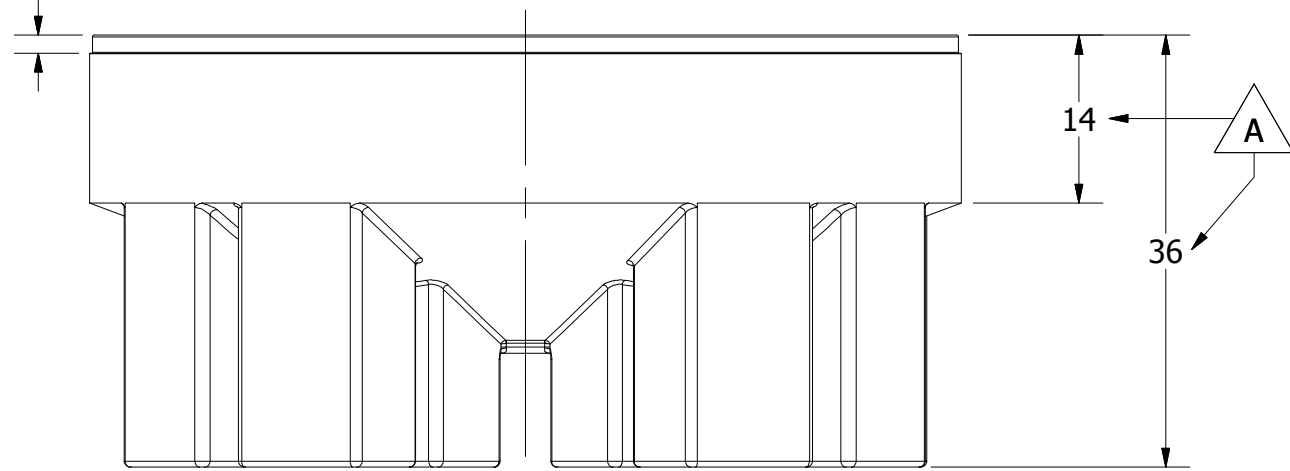

1 1/2 X 1/4 DEEP

SECTION A-A

REVISION HISTORY			
REV	DESCRIPTION	DATE	AUTHOR
A	REDRAWN: DIMENSIONS CORRECTED	6/25/2013	Michael Holden
DRAWN	Jerry Paulson	9/4/1997	 NORWESCO, INC. SAINT BONIFACIUS, MN TITLE STAND, 750 / 1050 CONE BOTTOM TANK
CHECKED			
QA			
MFG			
APPROVED			
	SIZE	DWG NO	REV
	B		A
	SCALE: 1/16		SHEET 1 OF 1