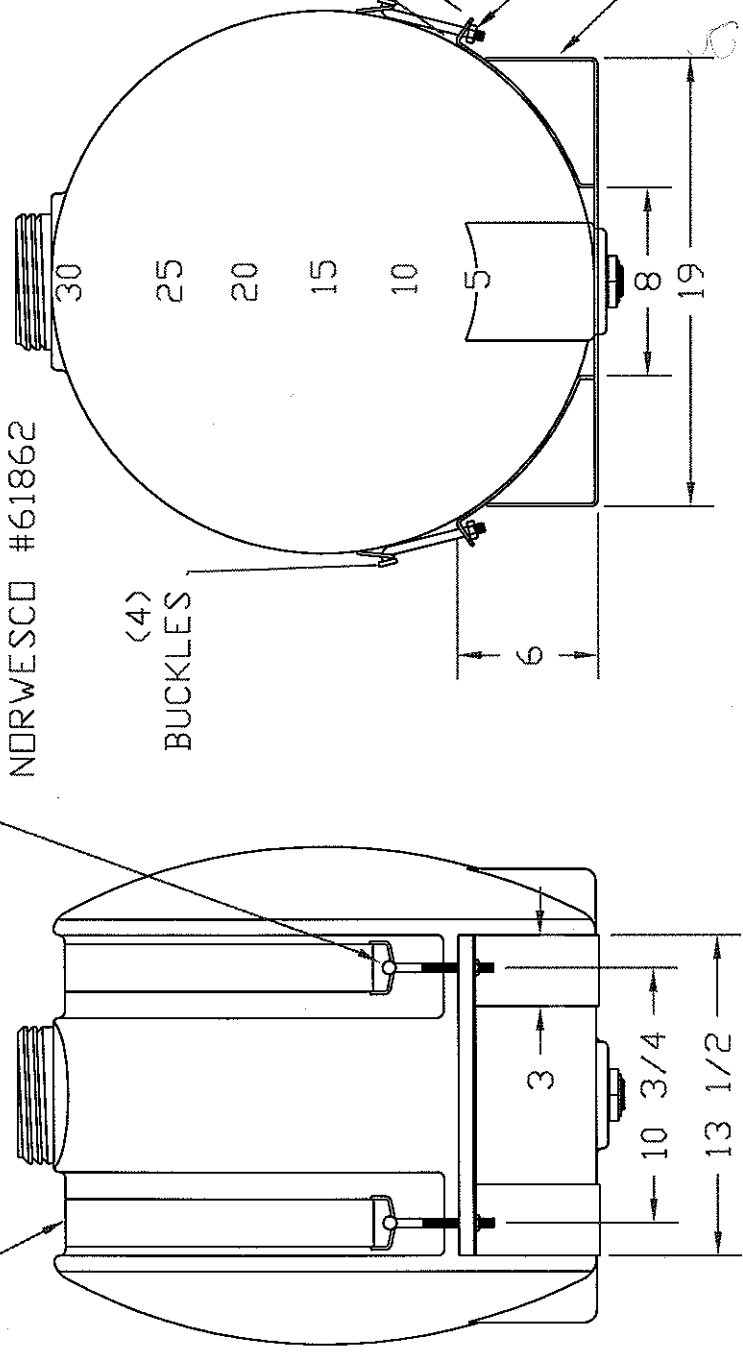

REVISIONS				
ZONE	REV	DESCRIPTION	DATE	APPROVED
	AA	REDRAWN	11SEP97	
	BB	WAS BLUE	27FEB02	
	CC	WAS J-BOLT	12SEP02	

(2) NYLON STRAPS, 2 X 54 LONG

CC

(4) L-BOLTS, 3/8 DIA W/ NUT & LW, ZINC PLATED
NORWESCO #61862

(4) BUCKLES

NORWESCO
ST. BONIFACIUS, MN

30 GALLON SADDLE ASSY

JTP	11SEP97	SIZE	FSCM NO.	DWG NO.	REV
		A			CC
SCALE 1/8				SHEET	