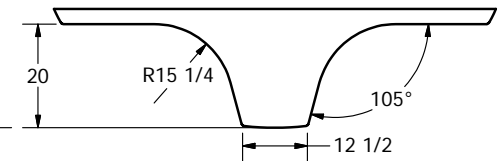

SECTION A-A
SCALE 1 / 24

SECTION B-B
SCALE 1 / 24

FOB ST. BONIFACIUS, MN & FARIFIELD, TX

DRAWN Jerry Paulson	10/12/2007		
CHECKED		NORWESCO, INC., ST. BONIFACIUS, MN	
QA		TITLE	
MFG		2635 GALLON ELLIPTICAL TANK	
APPROVED Jerry Paulson		SIZE B	REV A
		SCALE: 1/24	SHEET 1 OF 1