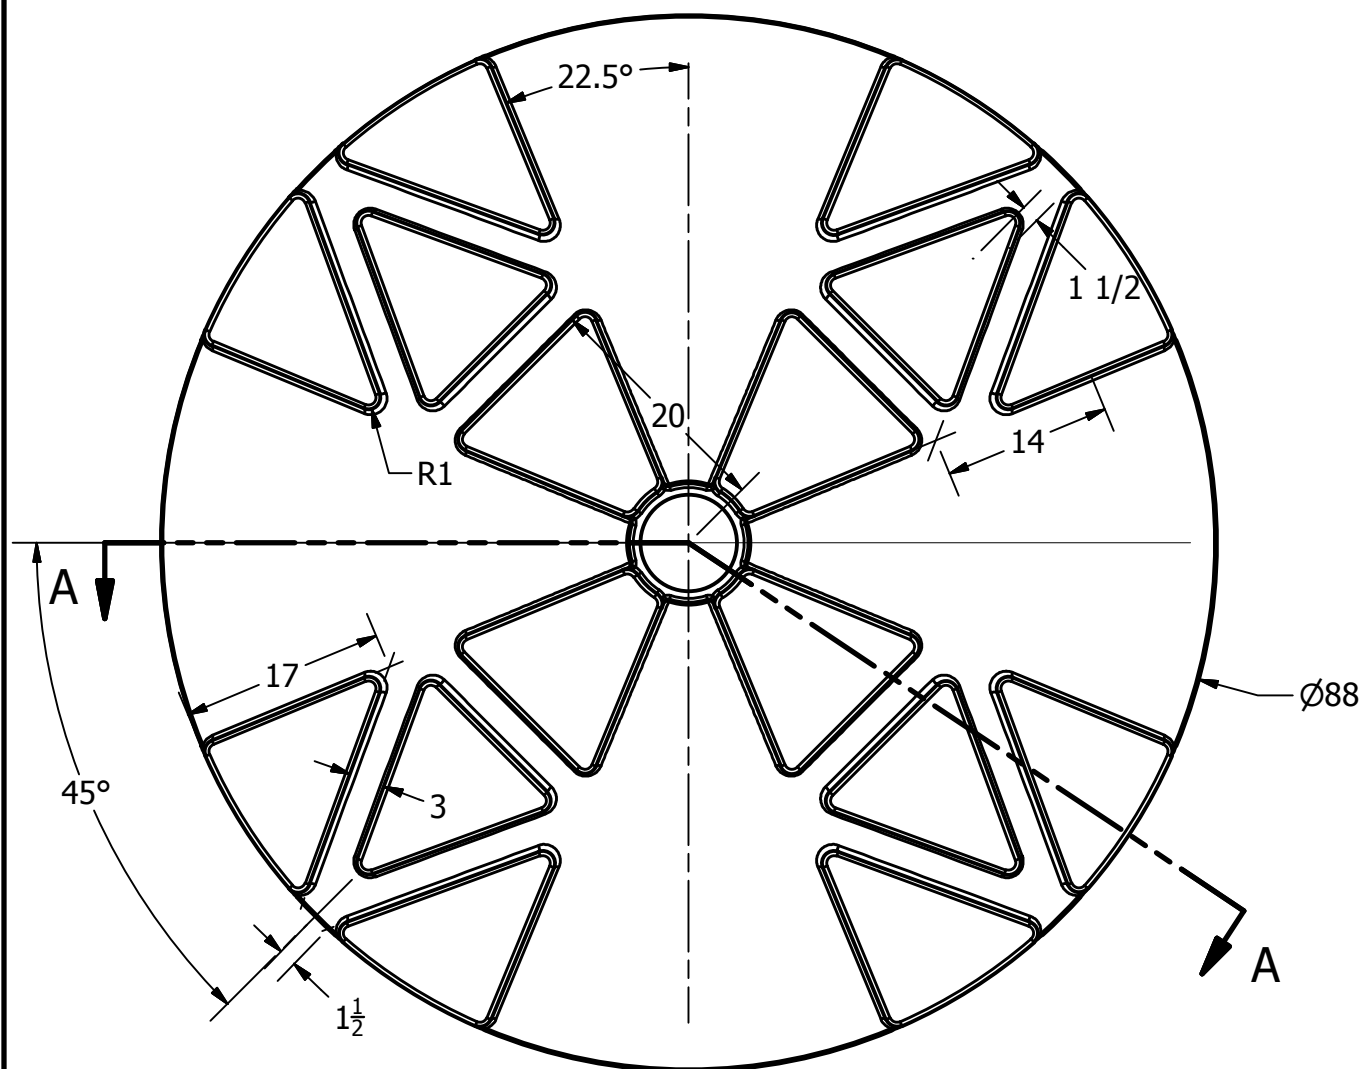

SECTION A-A
SCALE 1:16

REVISION HISTORY				
REV	DESCRIPTION	DATE	AUTHOR	
A	REDRAWN	10/20/1997		
B	REDRAWN	7/24/2013	Michael Holden	
DRAWN Jerry Paulson		10/20/1997	 NORWESCO, INC. SAINT BONIFACIUS, MN TITLE 1600 GALLON CONE BOTTOM STAND	
CHECKED				
QA				
MFG				
APPROVED				
		SIZE B	DWG NO	REV B
		SCALE: 1/16	SHEET 1 OF 1	