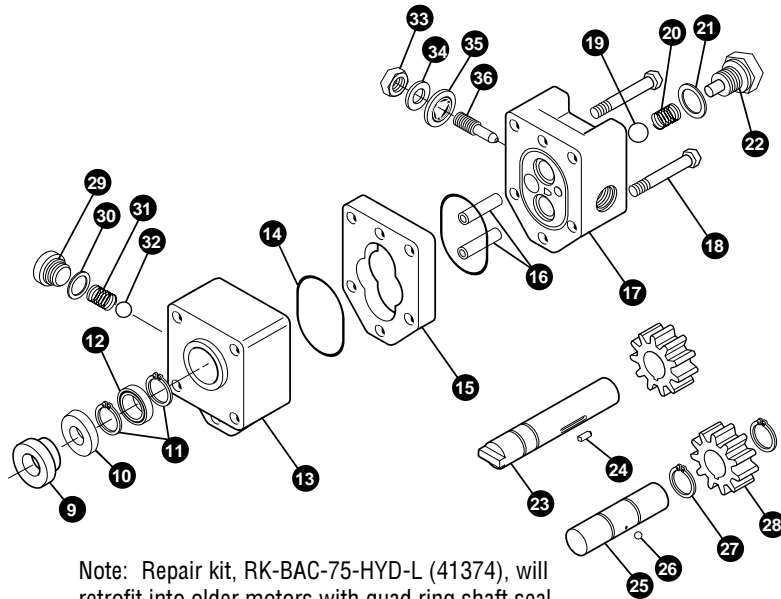

#### Quad Ring Seal

No longer used in production units effective January 2000.

Note: Repair kit, RK-BAC-75-HYD-L (41374), will retrofit into older motors with quad ring shaft seal.

REF. #	MODEL 204	MODEL 206	MODEL 210	DESCRIPTION	REQUIRED
1	41890	41890	41890	Retaining ring, shaft seal	1
2	41770	41770	41770	Seal retainer, steel	1
3①	41880	41880	41880	Quad ring shaft seal	1
4	41840	41840	41840	Collar, quad ring shaft seal	1
5①	41870	41870	41870	"O" ring, seal collar	1
6①	41860	41860	41860	"O" ring, seal retainer	1
7	41810	41810	41810	Backup washer, steel	1
8	41830	41830	41830	Bearing spacer, wire ring	1
9②	40161	40161	40161	Seal support spacer ("L" models)	1
10②	40153	40153	40153	Seal cartridge ("L" models)	1
11	41941	41941	41941	Snap ring, bearing	2
12	41961	41961	41961	Ball bearing, 7/16" I.D.	1
13	41731	41731	41731	Drive plate	1
14①②	41850	41850	41850	"O" ring, housing seal	2
15	41720	41721	41725	Gear housing	1
16	41800	41801	41805	Dowel pin, housing	2
17	41740	41740	41740	End plate	1
18	41900	41900	41905	Cap screw, 1/4" N.C. hex head	2
19	41950	41950	41950	Ball, reverse flow check	1
20	41780	41780	41780	Spring, reverse flow check	1
21	41820	41820	41820	Washer, nylon, reverse flow check	1
22	41790	41790	41790	Valve cap, reverse flow check	1
23	41761	41764	41766	Drive shaft	1
24	41920	41921	41925	Dowel pin, drive shaft	1
25	41970	41971	41975	Idler shaft	1
26	41990	41990	41990	Ball, idler shaft	1
27	41980	41980	41980	Retaining ring, idler gear	2
28	41750	41751	41755	Gear	2
29	42041	42041	42041	Valve cap, coasting check	1
30①②	42044	42044	42044	"O" ring, coasting check	1
31	42042	42042	42042	Spring, coasting check	1
32	42043	42043	42043	Ball, coasting check	1
33	40960	40960	40960	Nut, 3/8" N.C. jam, needle valve	1
34	42040	42040	42040	Washer, flat steel, needle valve	1
35①②	42030	42030	42030	Thread seal, 3/8", needle valve	1
36	42010	42010	42010	Adjusting screw, needle valve	1
①	41371	41371	41371	Repair Kit, RK-BAC-75-HYD	--
②	41374	41374	41374	Repair Kit, RK-BAC-75-HYD-L	--