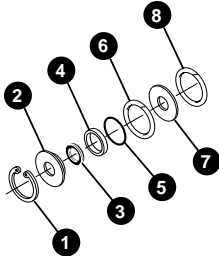

#### Quad Ring Seal

No longer used in production units effective January 2000.

Note: Repair kit, RK-BAC-75-HYD-L (41374), will retrofit into older motors with quad ring shaft seal.

REF. #	MODEL 204	MODEL 206	MODEL 210	DESCRIPTION	REQUIRED
1	41890	41890	41890	Retaining ring, shaft seal	1
2	41770	41770	41770	Seal retainer, steel	1
3①	41880	41880	41880	Quad ring shaft seal	1
4	41840	41840	41840	Collar, quad ring shaft seal	1
5①	41870	41870	41870	"O" ring, seal collar	1
6①	41860	41860	41860	"O" ring, seal retainer	1
7	41810	41810	41810	Backup washer, steel	1
8	41830	41830	41830	Bearing spacer, wire ring	1
9②	40161	40161	40161	Seal support spacer ("L" models)	1
10②	40153	40153	40153	Seal cartridge ("L" models)	1
11	41941	41941	41941	Snap ring, bearing	2
12	41961	41961	41961	Ball bearing, 7/16" I.D.	1
13	41731	41731	41731	Drive plate	1
14①②	41850	41850	41850	"O" ring, housing seal	2
15	41720	41721	41725	Gear housing	1
16	41800	41801	41805	Dowel pin, housing	2
17	41740	41740	41740	End plate	1
18	41900	41900	41905	Cap screw, 1/4" N.C. hex head	2
19	41950	41950	41950	Ball, reverse flow check	1
20	41780	41780	41780	Spring, reverse flow check	1
21	41820	41820	41820	Washer, nylon, reverse flow check	1
22	41790	41790	41790	Valve cap, reverse flow check	1
23	41761	41764	41766	Drive shaft	1
24	41920	41921	41925	Dowel pin, drive shaft	1
25	41970	41971	41975	Idler shaft	1
26	41990	41990	41990	Ball, idler shaft	1
27	41980	41980	41980	Retaining ring, idler gear	2
28	41750	41751	41755	Gear	2
29	42041	42041	42041	Valve cap, coasting check	1
30①②	42044	42044	42044	"O" ring, coasting check	1
31	42042	42042	42042	Spring, coasting check	1
32	42043	42043	42043	Ball, coasting check	1
33	40960	40960	40960	Nut, 3/8" N.C. jam, needle valve	1
34	42040	42040	42040	Washer, flat steel, needle valve	1
35①②	42030	42030	42030	Thread seal, 3/8", needle valve	1
36	42010	42010	42010	Adjusting screw, needle valve	1
①	41371	41371	41371	Repair Kit, RK-BAC-75-HYD	--
②	41374	41374	41374	Repair Kit, RK-BAC-75-HYD-L	--