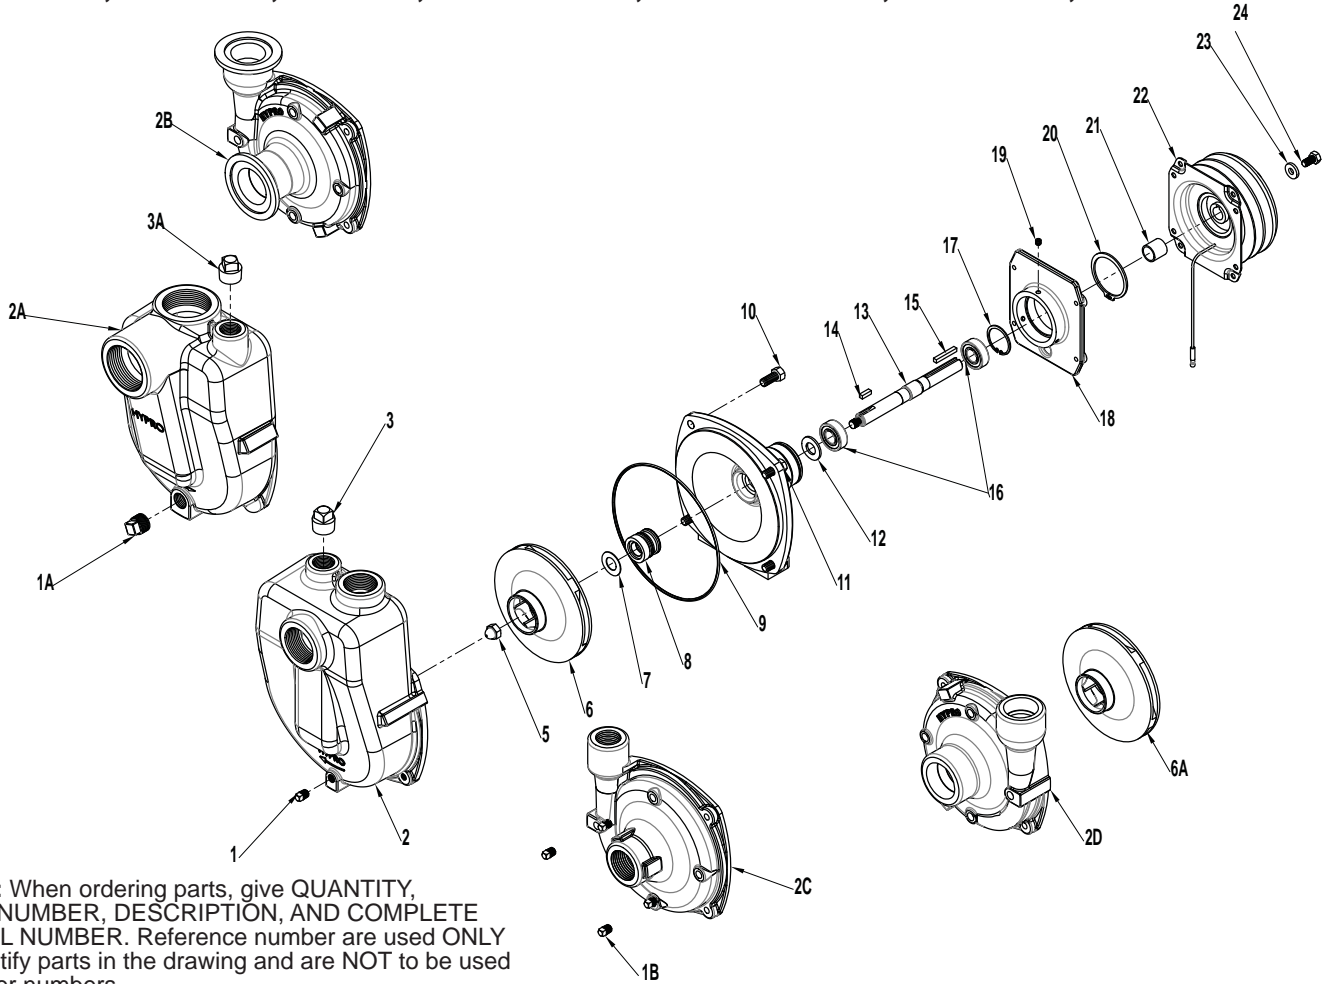

9262C-C, 9262S-C, 9262S-CR, 9263C-BT, 9263C-C, 9263C-CB, 9263C-CR, 9263C-CR-B, 9263S-C, 9263S-CR, 9263-CU, 9263C-CR-SP, 9263C-CR-SP-B, 9263C-C-SP, AND 9263S-C-SP

NOTE: When ordering parts, give QUANTITY, PART NUMBER, DESCRIPTION, AND COMPLETE MODEL NUMBER. Reference number are used ONLY to identify parts in the drawing and are NOT to be used as order numbers.

Seal Kit for Stainless Series

No. 3430-0589 consists of:

- (1) Ref. 8 Mechanical Seal
- (1) Ref. 9 O-Ring

Standard Seal Kit (Cast)

No. 3430-0332 consists of:

- (1) Ref. 7 Gasket
- (1) Ref. 8 Mechanical Seal
- (1) Ref. 9 O-Ring

Silicon Carbide Kit All Models

No. 3430-0590 consists of:

- (1) Ref. 8 Mechanical Seal
- (1) Ref. 9 O-Ring
- (1) Ref. 22 Washer
- (3) Ref. 12 Gasket

Ref. No.	Qty. Req'd.	Part No.	Description
1	1	2406-0007	Pipe Plug
1A	1	2406-0002	Pipe Plug
1B	1	2406-0016	Pipe Plug
2	1	0150-9070C	Pump Casting (Reverse Rotation)
2A	1	0152-9070C	Pump Casting
2B	1	0153-9000S	Pump Casting
2C	1	0150-9200C	Pump Casting
2CA	1	0156-9200S	Pump Casting (SS RR)
2D	1	0152-9000C	Pump Casting (Reverse Rotation)
2DA	1	0152-4000S	Pump Casting (SS RR)
3	1	2406-0001	Pipe Plug
3A	1	7SP34	Pipe Plug
5	1	2253-0002	Nut Cap
5A	1	2253-0006	Nut Cap (Stainless Steel)
6	1	0401-9100P	Impeller
6A	1	0403-9100P	Impeller
7	1	1700-0100	Gasket
8	1	2420-0009	Mechanical Seal

Ref. No.	Qty. Req'd.	Part No.	Description
9	1	1720-0083	O-Ring
10	4	2210-0020	Screw
11	1	0750-9200C3	Mounting Flange
11A	1	0756-9200S	Mounting Flange (Stainless Steel)
12	1	1410-0056	Gasket
13	1	0505-9200	Shaft
14	1	1610-0015	Key
15	1	1610-0004	Key
16	2	2000-0010	Ball Bearing
17	1	1820-0013	Retainer Ring
18	1	0753-9200C1	Mounting Flange
19	1	2230-0001	Set Screw
20	1	1810-0036	Retainer Ring
21	1	1410-0107	Spacer
22	1	2526-0012	Clutch
23	1	2270-0092	Washer
24	1	2210-0003	Bolt