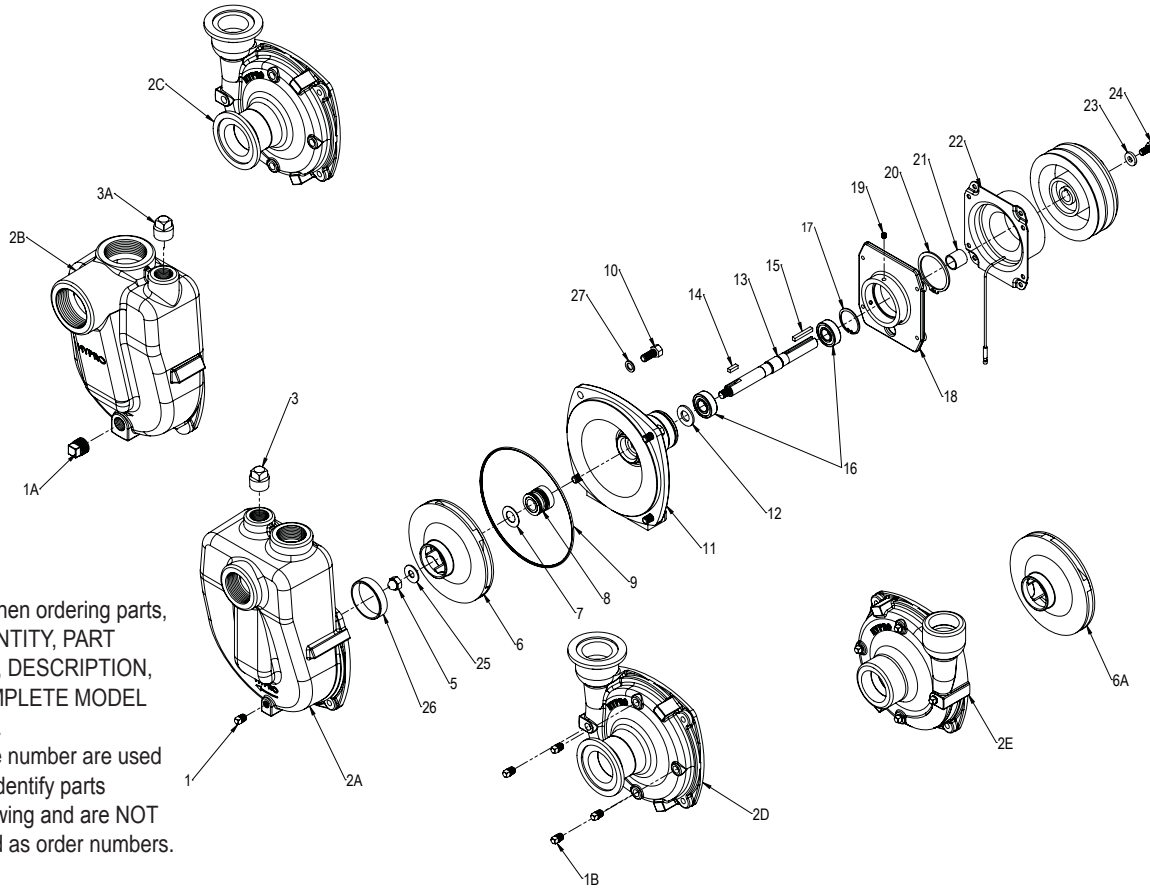

**9262C-C, 9262S-C, 9262S-CR, 9263C-BT, 9263C-C, 9263C-CB, 9263C-CR, 9263C-CR-B, 9263S-C, 9263S-CR, 9263S-CU, 9263C-CR-SP, 9263C-CR-SP-B, 9263C-C-SP, AND 9263S-C-SP**

**NOTE:** When ordering parts, give QUANTITY, PART NUMBER, DESCRIPTION, AND COMPLETE MODEL NUMBER.  
Reference number are used ONLY to identify parts in the drawing and are NOT to be used as order numbers.

**Silicon Carbide Kit All Models**  
No. 3430-0590 consists of:  
(1) Ref. 8 Mechanical Seal  
(1) Ref. 9 O-Ring  
(1) Ref. 22 Washer  
(3) Ref. 12 Gasket

Ref. No.	Qty. Req'd.	Part No.	Description
1	1	2406-0007	Pipe Plug
1A	1	2406-0002	Pipe Plug
1B	1	2406-0016	Pipe Plug
2A	1	0150-9070CM	Pump Casting 9263C-C-SP
2AA	1	0150-9070SM	Pump Casting 9263S-C-SP
2B	1	0152-9070CM	Pump Casting 9263C-CR-SP
2C	1	0153-9000CM	Pump Casting 9263C-CU
2CA	1	0153-9000SM	Pump Casting 9263S-CU
2D	1	0150-9200C	Pump Casting 9262C
2DA	1	0156-9200S	Pump Casting 9262S
2E	1	0152-9000C	Pump Casting 9263C-CR
2EA	1	0152-9000S	Pump Casting 9263S-CR
3	1	2406-0001	Pipe Plug
3A	1	7SP34	Pipe Plug
5	1	2253-0002	Nut Cap
5A	1	2253-0006	Nut Cap (Stainless Steel)
6	1	0401-9100P	Impeller
6A	1	0403-9100P	Impeller
7	1	1700-0100	Gasket
8	1	2420-0009	Mechanical Seal
8A	1	2120-0039	Mechanical Seal (Life guard)
9	1	1720-0083	O-Ring

Ref. No.	Qty. Req'd.	Part No.	Description
10	4	2210-0020	Screw
11	1	0750-9200C3	Mounting Flange
11A	1	0756-9200S	Mounting Flange (Stainless Steel)
12	1	1410-0056	Gasket
13	1	0505-9200	Shaft
14	1	1610-0015	Key
15	1	1610-0004	Key
16	2	2000-0010	Ball Bearing
17	1	1820-0013	Retainer Ring
18	1	0753-9200C1	Mounting Flange
19	1	2230-0001	Set Screw
20	1	1810-0036	Retainer Ring
21	1	1410-0107	Spacer
22	1	3430-0930	Kit Clutch
23	1	2270-0092	Washer
24	1	2210-0003	Bolt
25	1	2270-0140	Washer (Stainless pumps only)
26	1	1410-0093	Wear ring