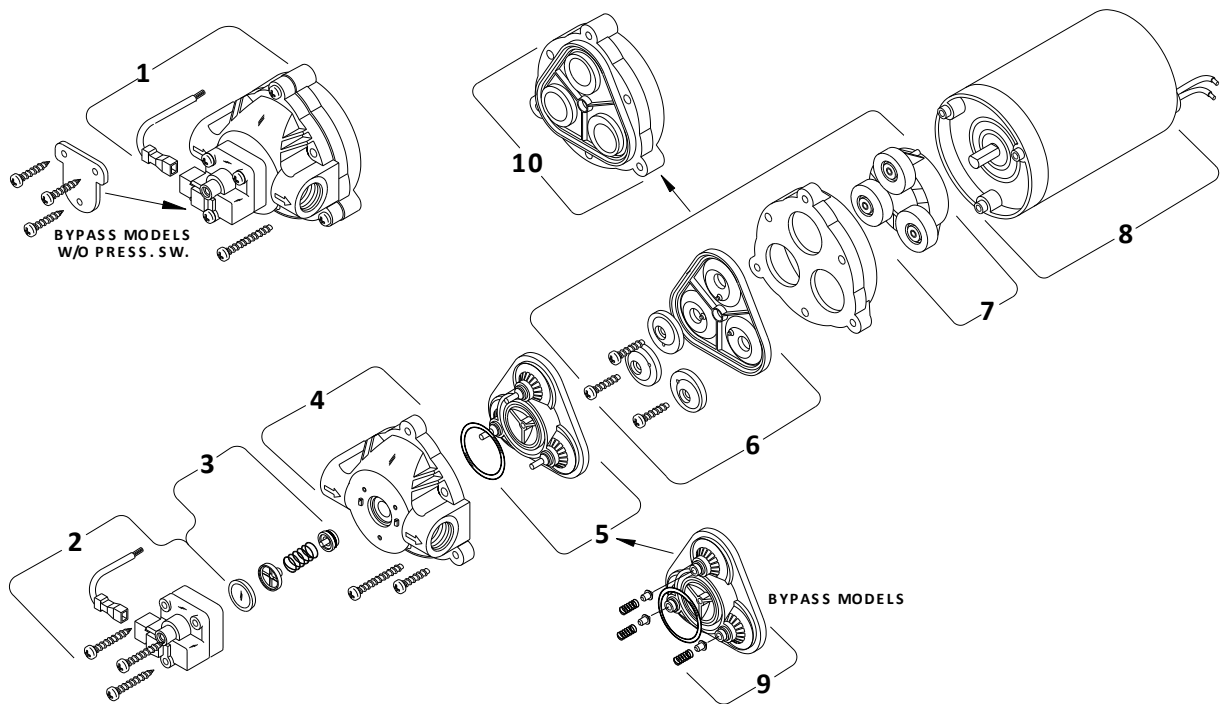

## KITS FOR MODEL 8000-643-236

Issued: 2-27-02dp

1) Complete Pump Head	N/A
2) Switch Assembly	94-375-04
3) Check Valve Assembly	94-374-16
4) Upper Housing	94-379-01
5) Valve Assembly (Standard)	94-390-10
6) Diaphragm	94-395-10
7) Drive Assembly	94-385-03
8) Motor	11-111-00
9) Valve Assembly (Bypass)	N/A
10) Solid Diaphragm/Drive Assembly	N/A