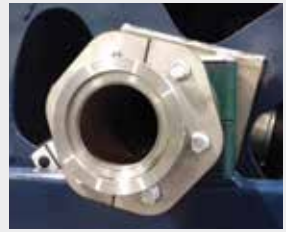

E-Z REEL & E-Z REEL PRO HOSE REEL

- Heavy Duty Construction
- 12VDC Electric Motor Rewind
- Manual Hand Crank Included
- Vertical & Horizontal Guide Tubes
- 316 Stainless Steel Swivel
- Manual Clutch Lockout for Easy Unwind
- Wireless Remote - Key Fob
- Mounted Control Switch
- Chain Guard

Swivel w/ Flange Connections

Part #	Description	Dimensions	Hose Capacity
EZHR200	2" E-Z Electric Hose Reel	25 1/4" W X 28" L	75' of 2" Ribbed Hose
EZPROHR300	3" E-Z Pro Electric Hose Reel	25 1/4" W X 42" L	75' of 3" Ribbed Hose

E-Z Reel Optional Equipment

5281390	E-Z Reel Guide Roller Assembly (Recommended if hose drop over 40")
---------	--

E-Z Reel Guide Roller

Wireless Remote

2" & 3" E-Z HOSE REEL KITS

- 2" or 3" EZ Series Hose Reel
- 50 FT KF2" or 3" 390 Hose
- Hose end valve
- Valve carrying handle
- Male or Female Quick Coupler
- Safety Bump Plug or Cap

Shown with optional 5281390 E-Z Guide Roller

Part #	Description
EZHR200-50-F-*-KIT	2" EZHR200 hose reel, 50' KF2390 hose, T-bolt hose clamps, 2" full port flanged valve, HD valve Handle, *2" MALE or Female quick coupler, GTX flange clamps & Dust Cap or Plug w/ built in handle. (220 Series Flange Inlet) (*Specify Male or Female hose end coupler)
EZHR300-50-F-*-KIT	3" EZPROHR300 hose reel, 50' KF3390 hose, T-bolt hose clamps, 3" flanged valve, HD valve Handle, 3" MALE or Female quick coupler, GTX flange clamps & Dust Cap or Plug w/ built in handle. (300 Series Flange Inlet) (*Specify Male or Female hose end coupler)