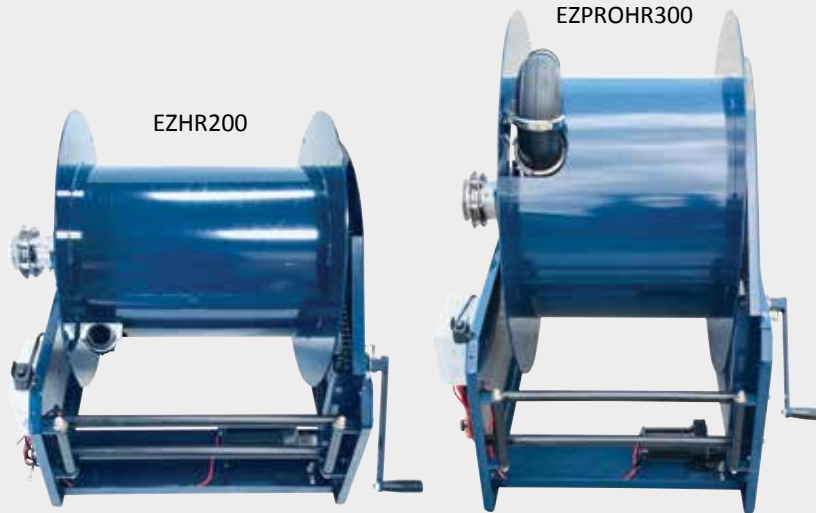

E-Z REEL & E-Z REEL PRO HOSE REEL

- Heavy Duty Construction
- 12VDC Electric Motor Rewind
- Manual Hand Crank Included
- Vertical & Horizontal Guide Tubes
- 316 Stainless Steel Swivel
- Manual Clutch Lockout for Easy Unwind
- Wireless Remote - Key Fob
- Mounted Control Switch
- Chain Guard

Swivel w/ Flange Connections

Part #	Description	Dimensions	Hose Capacity
EZHR200	2" E-Z Electric Hose Reel	25 1/4" W X 28" L	75' of 2" Ribbed Hose
EZPROHR300	3" E-Z Pro Electric Hose Reel	25 1/4" W X 42" L	75' of 3" Ribbed Hose

E-Z Reel Optional Equipment

5281390	E-Z Reel Guide Roller Assembly (Recommended if hose drop over 40")
---------	--

E-Z Reel Guide Roller

Wireless Remote

2" & 3" E-Z HOSE REEL KITS

- 2" or 3" EZ Series Hose Reel
- 50 FT KF2" or 3" 390 Hose
- Hose end valve
- Valve carrying handle
- Male or Female Quick Coupler
- Safety Bump Plug or Cap

Shown with optional 5281390 E-Z Guide Roller

Part #	Description
EZHR200-50-F-*-KIT	2" EZHR200 hose reel, 50' KF2390 hose, T-bolt hose clamps, 2" full port flanged valve, HD valve Handle, *2" MALE or Female quick coupler, GTX flange clamps & Dust Cap or Plug w/ built in handle. (220 Series Flange Inlet) (*Specify Male or Female hose end coupler)
EZHR300-50-F-*-KIT	3" EZPROHR300 hose reel, 50' KF3390 hose, T-bolt hose clamps, 3" flanged valve, HD valve Handle, 3" MALE or Female quick coupler, GTX flange clamps & Dust Cap or Plug w/ built in handle. (300 Series Flange Inlet) (*Specify Male or Female hose end coupler)