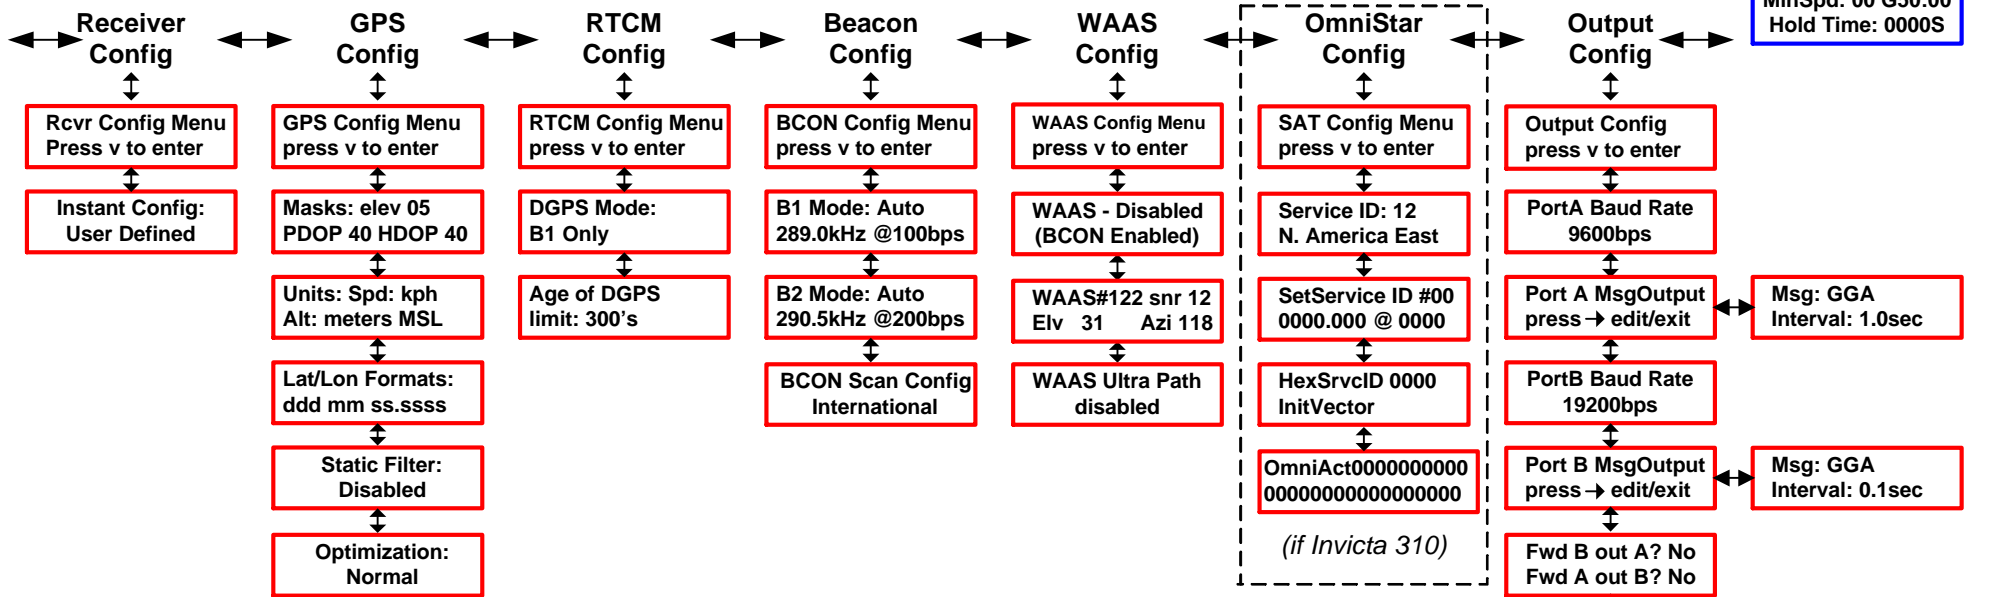

INVICTA 210/310

Home Screen
 HDOP (number should be less than 3)
 D=Differential Mode 3=3 Dimensional Position 06 Satellites used in position solution
D3x06 H01 BCON06 Status: OK
 Overall status OK
 Age of DGPS Beacon data is 6 seconds

Status Screens
 Configuration Screens