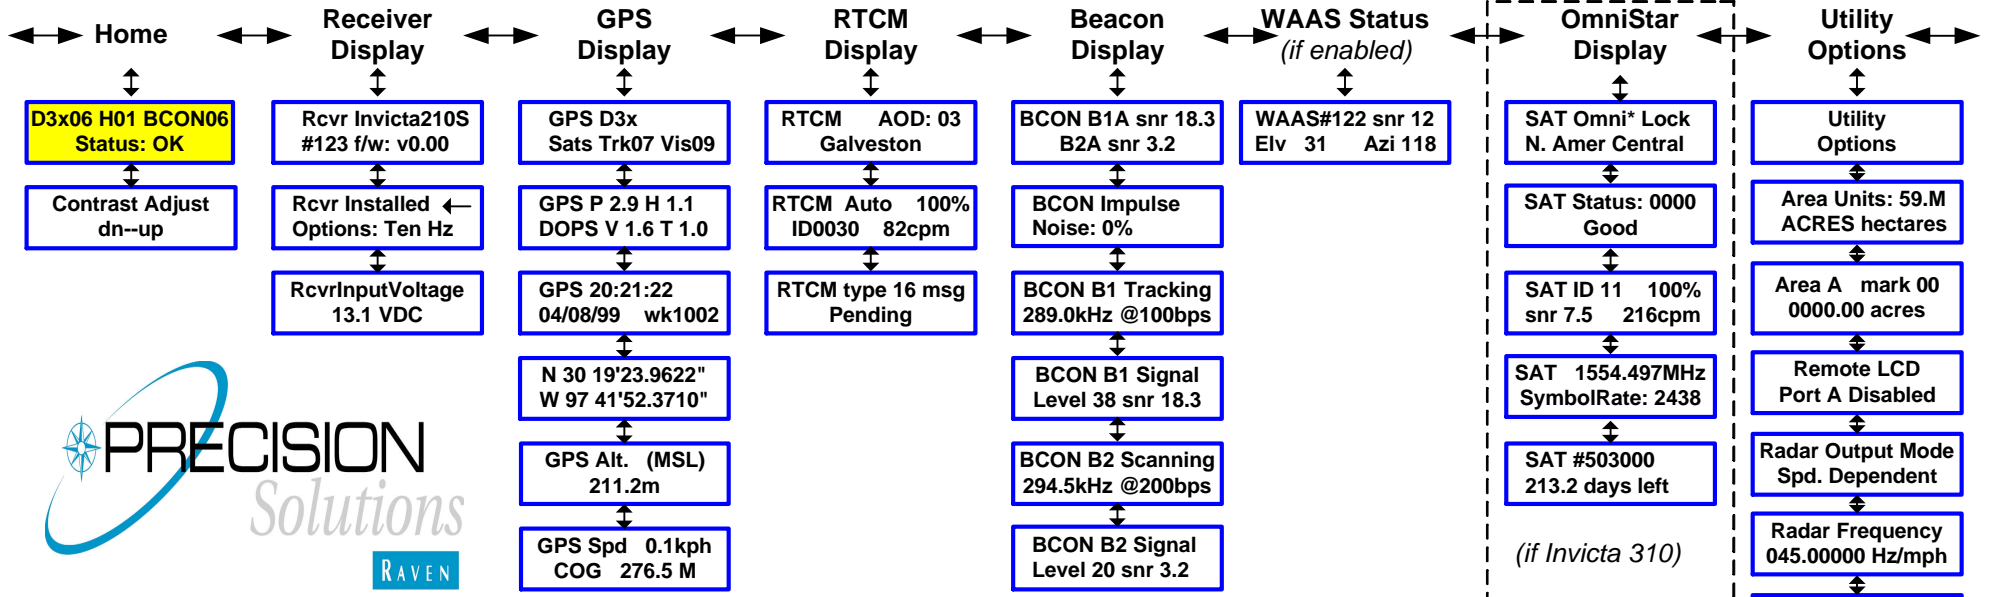

INVICTA 210/310

Home Screen
 HDOP (number should be less than 3)
 D=Differential Mode 3=3 Dimensional Position 06 Satellites used in position solution
D3x06 H01 BCON06 Status: OK
 Overall status OK
 Age of DGPS Beacon data is 6 seconds

Status Screens
 Configuration Screens